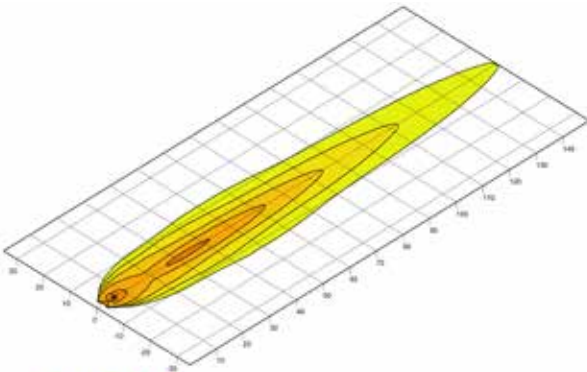

Dimensional sketch

The sketches show the following dimensions:

- Modular Worklight BASE TECH:** Top view length 193 mm, height 56 mm. Side view width 72 mm.
- Modular Worklight PRIME TECH:** Top view length 193 mm, height 56 mm. Side view width 76 mm, mounting height 46 mm, and mounting offset 37 mm.
- Modular Worklight BASE STYLE:** Top view length 245 mm, height 56 mm. Side view width 72 mm.
- Modular Worklight PRIME STYLE:** Top view length 245 mm, height 56 mm. Side view width 76 mm, mounting height 46 mm, and mounting offset 37 mm.

LIGHT DISTRIBUTION

BASE close-range illumination

PRIME close-range illumination

BASE long-range illumination

PRIME long-range illumination

BASE **ZEROGLARE**

PRIME **ZEROGLARE**

RANGE OVERVIEW