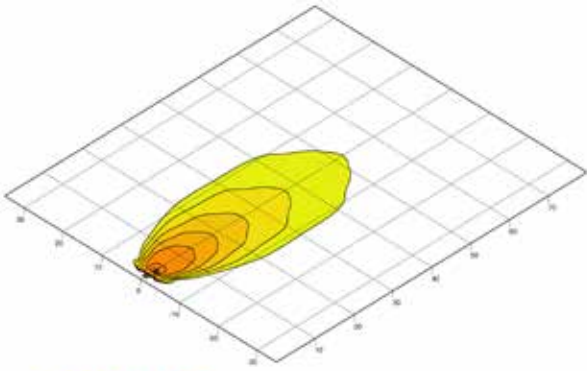

Dimensional sketch

The sketches show the following dimensions:

- Modular Worklight BASE TECH:** Top view length 193 mm, height 56 mm. Side view width 72 mm.
- Modular Worklight PRIME TECH:** Top view length 193 mm, height 56 mm. Side view width 76 mm, mounting height 46 mm, and mounting offset 37 mm.
- Modular Worklight BASE STYLE:** Top view length 245 mm, height 56 mm. Side view width 72 mm.
- Modular Worklight PRIME STYLE:** Top view length 245 mm, height 56 mm. Side view width 76 mm, mounting height 46 mm, and mounting offset 37 mm.

LIGHT DISTRIBUTION

BASE close-range illumination

PRIME close-range illumination

BASE long-range illumination

PRIME long-range illumination

BASE **ZEROGLARE**

PRIME **ZEROGLARE**

RANGE OVERVIEW