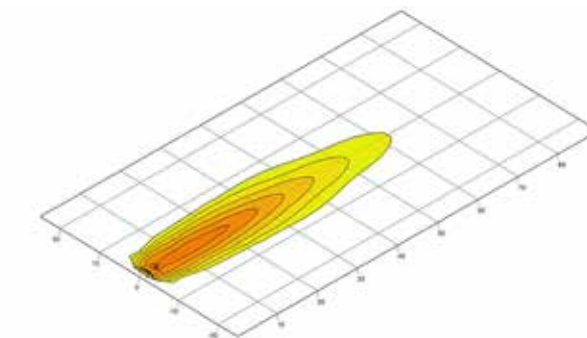

LIGHT DISTRIBUTION

BASE close-range illumination

PRIME close-range illumination

BASE long-range illumination

PRIME long-range illumination

BASE **ZEROGLARE**

PRIME **ZEROGLARE**

RANGE OVERVIEW

BASE 1GE 996 198-...	-311	-321	-331	-341	-351	-361	-371	-381	-391	-401	-411	-421
STYLE left	X		X		X		X		X		X	
STYLE right		X		X		X		X		X		X
TECH												
Close-range illumination	X	X					X	X				
Long-range illumination			X	X					X	X		
ZEROGLARE					X	X					X	X
DEUTSCH connector	X	X	X	X	X	X						
2,000 mm cable							X	X	X	X	X	X