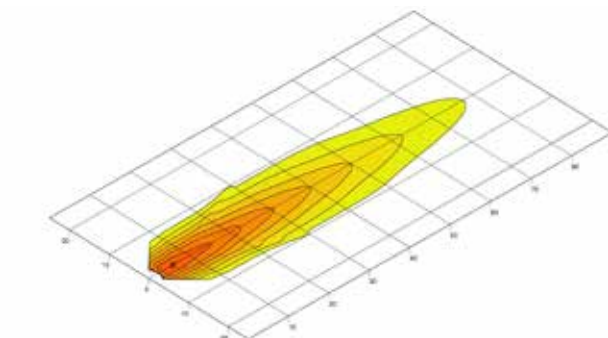

LIGHT DISTRIBUTION

BASE close-range illumination

PRIME close-range illumination

BASE long-range illumination

PRIME long-range illumination

BASE **ZEROGLARE**

PRIME **ZEROGLARE**

RANGE OVERVIEW

BASE 1GE 996 198-...	-311	-321	-331	-341	-351	-361	-371	-381	-391	-401	-411	-421
STYLE left	X		X		X		X		X		X	
STYLE right		X		X		X		X		X		X
TECH												
Close-range illumination	X	X					X	X				
Long-range illumination			X	X					X	X		
ZEROGLARE					X	X					X	X
DEUTSCH connector	X	X	X	X	X	X						
2,000 mm cable							X	X	X	X	X	X