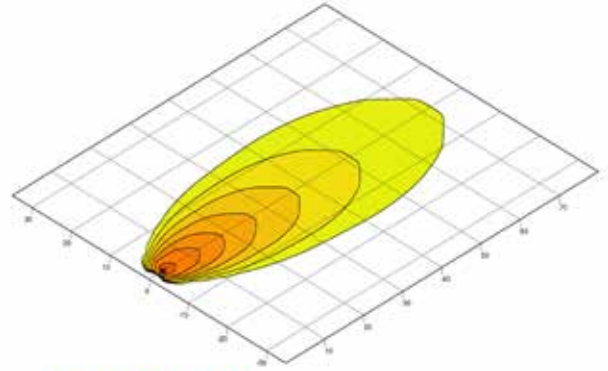

Dimensional sketch

The sketches show the following dimensions:

- Modular Worklight BASE TECH:** Top view length 193 mm, height 56 mm. Side view width 72 mm.
- Modular Worklight PRIME TECH:** Top view length 193 mm, height 56 mm. Side view width 76 mm, mounting height 46 mm, and mounting offset 37 mm.
- Modular Worklight BASE STYLE:** Top view length 245 mm, height 56 mm. Side view width 72 mm.
- Modular Worklight PRIME STYLE:** Top view length 245 mm, height 56 mm. Side view width 76 mm, mounting height 46 mm, and mounting offset 37 mm.

LIGHT DISTRIBUTION

BASE close-range illumination

PRIME close-range illumination

BASE long-range illumination

PRIME long-range illumination

BASE **ZEROGLARE**

PRIME **ZEROGLARE**

RANGE OVERVIEW