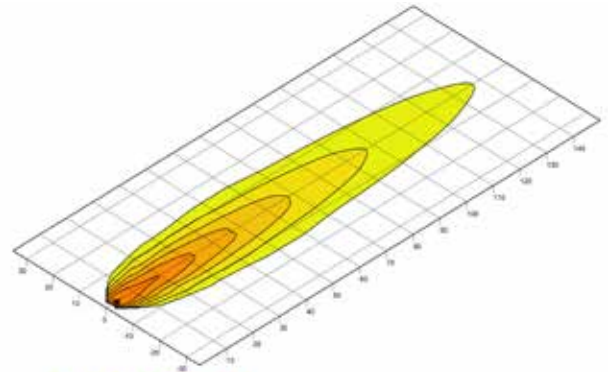

LIGHT DISTRIBUTION

BASE close-range illumination

PRIME close-range illumination

BASE long-range illumination

PRIME long-range illumination

BASE **ZEROGLARE**

PRIME **ZEROGLARE**

RANGE OVERVIEW

BASE 1GE 996 198-...	-311	-321	-331	-341	-351	-361	-371	-381	-391	-401	-411	-421
STYLE left	X		X		X		X		X		X	
STYLE right		X		X		X		X		X		X
TECH												
Close-range illumination	X	X					X	X				
Long-range illumination			X	X					X	X		
ZEROGLARE					X	X					X	X
DEUTSCH connector	X	X	X	X	X	X						
2,000 mm cable							X	X	X	X	X	X