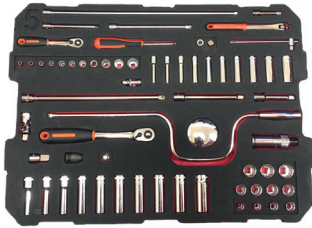

RBI8100T

BOEING TOOL KIT - IMPERIAL

AVIATION KITS

CODE	PRODUCT
700-2-50	PRECISION SCREWDRIVER FLAT 2 X 50
BE-8020L	SCREWDRIVER ERGO 0,5X3X75
BE-8040	SCREWDRIVER ERGO 0,8X4,0X100
BE-8150	SCREWDRIVER ERGO 1,0X5,5X100
BE-8255	SCREWDRIVER ERGO 1,2X6,5X150
BE-8610	SCREWDRIVER ERGO PH1X75
BE-8620	SCREWDRIVER ERGO PH2X100
BE-8080-10	SCREWDRIVER 8080 TORQ 10 X 100
2535F1	MAGNETIC PICK UP
5516	TWEEZER 5516
FB325A	FEELER GAUGES SET
LAYER 4	
5515T-52	TELESCOPIC MIRROR
2650	CONNECTING PLIER 2650-240
2855	TWISTING PLIER 2855-205
4130	DIAGONAL CUTTER 4130
2101GC-125IP	SIDE CUTTER 125MM
2101GC-160IP	SIDE CUTTER 160MM
2430 G-190HD	SNIPER NOSE CUTTING 200MM
2421 G-180 IP	FLAT NOSE PLIER 180
8224CIP	SLIP JOINT PLIER 8224CIP
4830	SNIPER NOSE PLIER 4830
04.398.010	RULER 12"
1150-1/2-H/P	CALIPER 150 MM
SQZ150003-SBL	SPARE BLADE BOX WITH 12 PCS.
SQZ150003	UNIVERSAL KNIFE
900031	SUPRABEAM Q3 LED-TORCH
2820EF2	ELECTRICIANS KNIFE

CODE	PRODUCT
LAYER 5	
3625N-32	PLASTIC HAMMER
479-12	BALL PEIN HAMMER
3734-3	COTTER PIN PUNCH
3734-5	COTTER PIN PUNCH
3734-8	COTTER PIN PUNCH
3735-5-120	CENTRE PUNCH
SGCP1BR	PULLER, COTTER PIN, SOFT GRIP, 10"
2952-165	GRIP WITH EXTRA LONG NOSE
2951-180	GRIP WITH WIRE CUTTER 180
208	HACKSAW
1-476-04-3-2	4" KEY FILES WITH HANDLES 6Pcs
MTB-3-16-E	3M TAPE MEASURE 16MM ENGLISH
2633/S4	SET OF 4 AWLS

+44 (0) 2380 254285
sales@redboxtools.com
www.redboxtools.com

Units 12 & 13
South Hampshire Industrial Park
Totton, Southampton
SO40 3SA