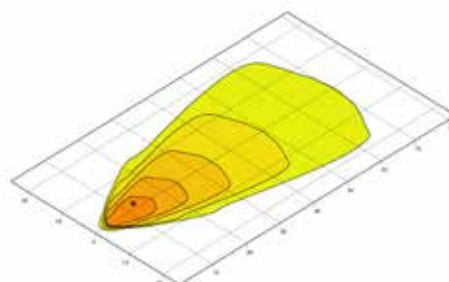

## Dimensional sketch

Mounted upright

Side mounting

## Range overview

1GA 996 761-...	-101	-111	-171	-191
Close-range illumination	X	-	X	-
Long-range illumination	-	X	-	X
Upright / pendant mounting	X	X	-	-
Side hinge	-	-	X	X
Mounting	42 mm metal bracket			

## LIGHT DISTRIBUTION

Close-range illumination

Long-range illumination