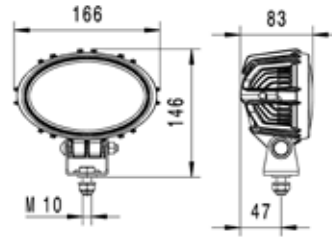

## Technical data

Operating Voltage / Rated voltage	10.5–32 V
Power Consumption	26 W
Light Output	1,850 lumens
Light Source Type	6 high-power LEDs
Colour Temperature	6,500 Kelvin
Housing	Thermally conductive plastic
Connection	DEUTSCH connector
Protection	Overheating, reversal polarity
Protection class	IP 6K9K, IP 6K8
Type approval	Ⓜ, ECE R10, RCM
Weight	600 g
Manufactured in	Austria

## Dimensional sketch

Mounted upright

Side mounting