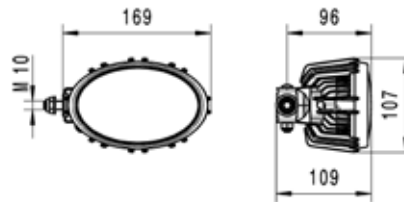

## Technical data

Operating Voltage / Rated voltage	10.5–32 V
Power Consumption	26 W
Light Output	1,850 lumens
Light Source Type	6 high-power LEDs
Colour Temperature	6,500 Kelvin
Housing	Thermally conductive plastic
Connection	DEUTSCH connector
Protection	Overheating, reversal polarity
Protection class	IP 6K9K, IP 6K8
Type approval	Ⓜ, ECE R10, RCM
Weight	600 g
Manufactured in	Austria

## Dimensional sketch

Mounted upright

Side mounting