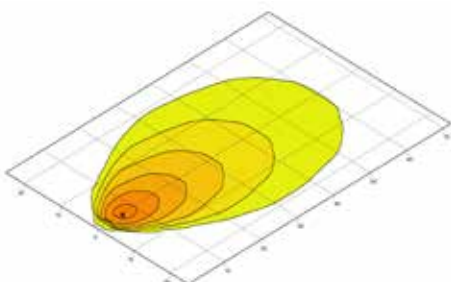

## Dimensional sketch

Mounted upright

Side mounting

## Range overview

1GA 996 761-...	-101	-111	-171	-191
Close-range illumination	X	-	X	-
Long-range illumination	-	X	-	X
Upright / pendant mounting	X	X	-	-
Side hinge	-	-	X	X
Mounting	42 mm metal bracket			

## LIGHT DISTRIBUTION

Close-range illumination

Long-range illumination