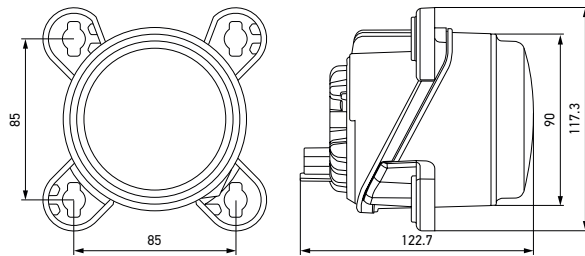

ILLUMINATION

Low beam

Combined high and low beam

TECHNICAL DETAILS

Technical data

Rated voltage	9 – 32 Volt
Lighting functions	Low beam and high beam
Light source	LED
Weight	445 g
Temperature range	-40°C bis +60°C
Material	Cover lens: Polycarbonate Housing: plastic Reflector: plastic
Heat sink	Aluminium
Specification	HELLA Standard 67101: Class 3.2/ 4.1/7.2/10.2/11.2/12.1/13.2
Protection class	IP X9K, IP X4K, IP 5KX
Salt spray test	480 St. (ISO 9227)
Type approval	ECE-R112; SAE (FMVSS-108)
Male	2-pole DT06-2S / 2-pol. FEP 1J0973702

Dimensional sketch

PROGRAM OVERVIEW

Product image	Description	Male	Part number
LED dipped beam headlight R 80*			
	Right-hand traffic, ECE	DEUTSCH plug	1B0 015 050-001
	Right-hand traffic, SAE	DEUTSCH plug	1B0 015 050-031
	Left-hand traffic, ECE	DEUTSCH plug	1M0 015 050-011
	Right-hand traffic, ECE	FEP plug	1B0 015 050-101
	Right-hand traffic, SAE	FEP plug	1B0 015 050-131
	Left-hand traffic, ECE	FEP plug	1M0 015 050-111
LED spotlight R 80*			
	-	DEUTSCH plug	1K0 015 050-021
	-	FEP plug	1K0 015 050-121