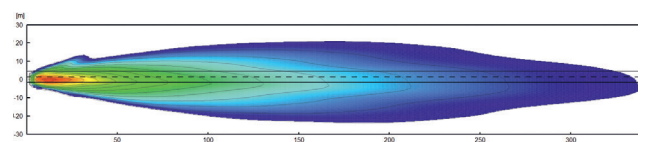

The R 80 has an innovative reflector design that provides a particularly homogeneous illumination that neither distracts nor tires the driver. The LED lighting also increases safety, especially in comparison to halogen headlights. Thanks to the high colour temperature of the LEDs, the illumination appears more like daylight and the driver sees much better and does not tire so quickly. Driving comfort increases.

ILLUMINATION

Low beam

Combined high and low beam

TECHNICAL DETAILS

Technical data

Rated voltage	9 – 32 Volt
Lighting functions	Low beam and high beam
Light source	LED
Weight	445 g
Temperature range	-40°C bis +60°C
Material	Cover lens: Polycarbonate Housing: plastic Reflector: plastic
Heat sink	Aluminium
Specification	HELLA Standard 67101: Class 3.2/ 4.1/7.2/10.2/11.2/12.1/13.2
Protection class	IP X9K, IP X4K, IP 5KX
Salt spray test	480 St. (ISO 9227)
Type approval	ECE-R112; SAE (FMVSS-108)
Male	2-pole DT06-2S / 2-pol. FEP 1J0973702