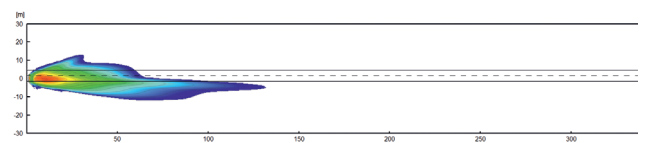

ILLUMINATION

Low beam

Combined high and low beam

TECHNICAL DETAILS

Technical data

Rated voltage	9 – 32 Volt
Lighting functions	Low beam and high beam
Light source	LED
Weight	445 g
Temperature range	-40°C bis +60°C
Material	Cover lens: Polycarbonate Housing: plastic Reflector: plastic
Heat sink	Aluminium
Specification	HELLA Standard 67101: Class 3.2/ 4.1/7.2/10.2/11.2/12.1/13.2
Protection class	IP X9K, IP X4K, IP 5KX
Salt spray test	480 St. (ISO 9227)
Type approval	ECE-R112; SAE (FMVSS-108)
Male	2-pole DT06-2S / 2-pol. FEP 1J0973702