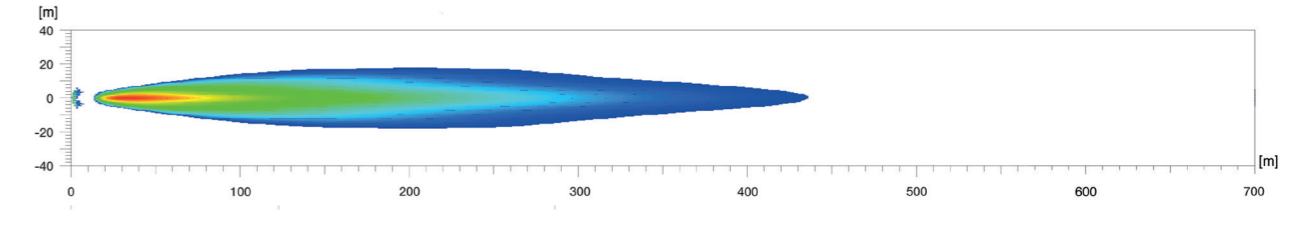

Rallye 3003 Celis, ECE / SAE Ref. 17.5

FS / LED-PO
12 V / 24 V
Chrome ring
1F8 009 797-451