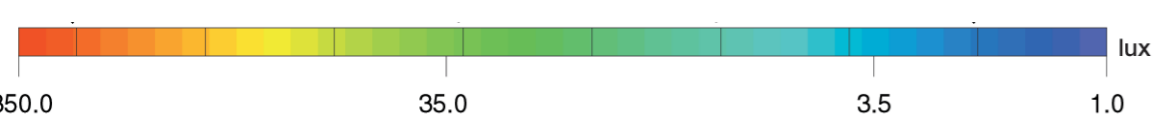

Key

FS = High beam headlamp | FS LED = LED high beam headlamp | LED-PO = LED position light