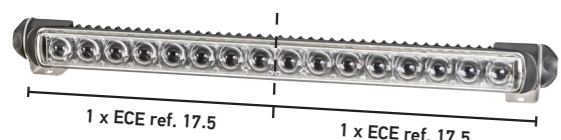

LED auxiliary high beam headlamp Overview

The light distribution patterns each show 2 high beam headlamps in operation.

The light distribution patterns each show 2 high beam headlamps in operation.

NEW

Jumbo

Jumbo LED, ECE Ref. 25

JUMBO LED

FS LED / LED-PO
12 V, PO: 1.3 W,
FS: 8 W
24 V, PO: 2.7 W,
FS: 8 W
Mounting: upright
1FE 016 773-001
Mounting: pendant
1FE 016 773-011

Jumbo 320 FF with LED position light, ECE Ref. 37.5

FS / LED-PO
12 V / 24 V
1FE 008 773-081

LED Light Bar

LED Light Bar PO, ECE Ref. 25

LED LIGHT BAR 470 PO

FS LED / LED-PO
12 V / 24 V,
PO: 8 W, FS: 35 W
With universal
bracket
1FJ 958 140-001

LED Light Bar 470, ECE Ref. 25

FS LED
12 V / 24 V, 35 W
With universal
bracket
1FJ 958 130-111

LED Light Bar 470, ECE Ref. 37.5

FS LED
12 V / 24 V, 35 W
With universal
bracket
1FJ 958 130-011

LED Light Bar 470 Single Twin, ECE Ref. 17.5 + 17.5