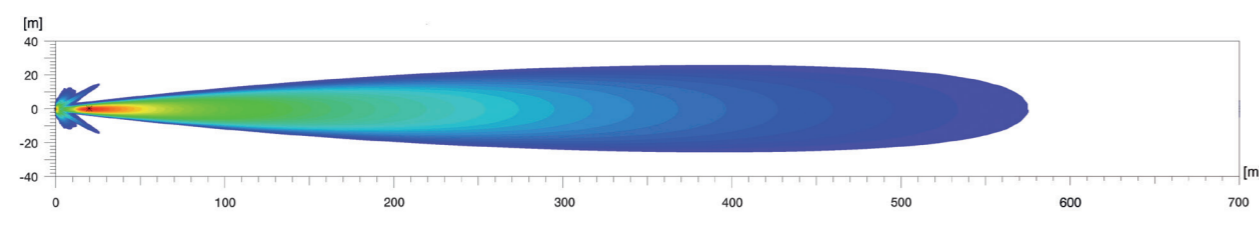

LED auxiliary high beam headlamp Overview

The light distribution patterns each show 2 high beam headlamps in operation.

The light distribution patterns each show 2 high beam headlamps in operation.

NEW

Jumbo

Jumbo LED, ECE Ref. 25

JUMBO LED

FS LED / LED-PO
12 V, PO: 1.3 W,
FS: 8 W
24 V, PO: 2.7 W,
FS: 8 W
Mounting: upright
1FE 016 773-001
Mounting: pendant
1FE 016 773-011

Jumbo 320 FF with LED position light, ECE Ref. 37.5

FS / LED-PO
12 V / 24 V
1FE 008 773-081

LED Light Bar

LED Light Bar PO, ECE Ref. 25

LED LIGHT BAR 470 PO

FS LED / LED-PO
12 V / 24 V,
PO: 8 W, FS: 35 W
With universal
bracket
1FJ 958 140-001

LED Light Bar 470, ECE Ref. 25

FS LED
12 V / 24 V, 35 W
With universal
bracket
1FJ 958 130-111

LED Light Bar 470, ECE Ref. 37.5

FS LED
12 V / 24 V, 35 W
With universal
bracket
1FJ 958 130-011

LED Light Bar 470 Single Twin, ECE Ref. 17.5 + 17.5

FS LED
12 V / 24 V, 2 x 18 W
With universal
bracket
1FJ 958 130-301

LED Light Bar 350, ECE Ref. 20

FS LED
12 V / 24 V, 25 W
With universal
bracket
1FJ 958 040-072

With plastic bracket
1FJ 958 040-001

LED Light Bar 350, ECE Ref. 30

FS LED
12 V / 24 V, 25 W
With universal
bracket
1FJ 958 040-082

With plastic bracket
1FJ 958 040-051

Key

FS = High beam headlamp | FS LED = LED high beam headlamp | LED-PO = LED position light

Luminator

Luminator LED Metal, Ref. 50

LUMINATOR LED

FS LED / LED-PO
12 V, PO: 2.4 W,
FS: 14.5 W
24 V, PO: 5 W,
FS: 14.5 W
Metal
1F8 016 560-011
Chromium
1F8 016 560-031

Luminator LED Chromium, Ref. 25

LUMINATOR LED

FS LED / LED-PO
12 V, PO: 2.4 W,
FS: 14.5 W
24 V, PO: 5 W,
FS: 14.5 W
Metal
1F8 016 560-001
Chromium
1F8 016 560-021

Luminator Celis, ECE / SAE Ref. 17.5

FS / LED-PO
12 V / 24 V
Metal
1F8 007 560-201
Chromium
1F8 007 560-211

Luminator with LED position light, ECE Ref. 25

FS / LED-PO
12 V / 24 V
1F8 007 560-451

Luminator Compact LED, ECE Ref. 45