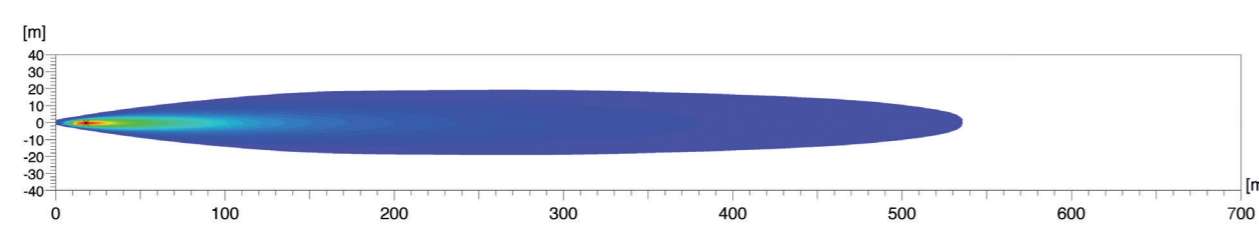

FS LED
12 V / 24 V, 2 x 18 W
With universal
bracket
1FJ 958 130-301

LED Light Bar 350, ECE Ref. 20

FS LED
12 V / 24 V, 25 W
With universal
bracket
1FJ 958 040-072

With plastic bracket
1FJ 958 040-001

LED Light Bar 350, ECE Ref. 30