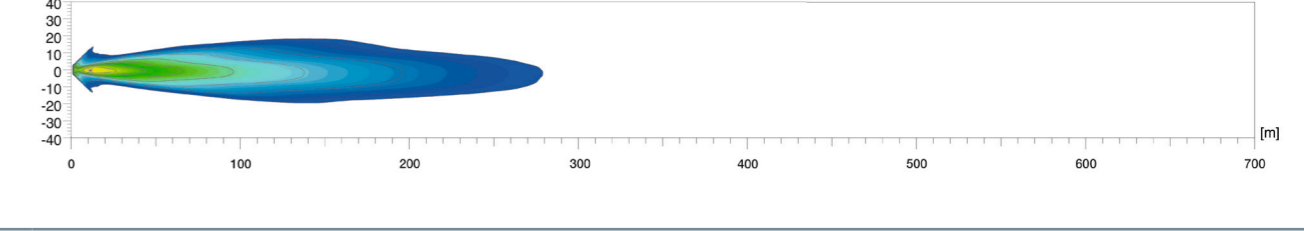

LED auxiliary high beam headlamp Overview

The light distribution patterns each show 2 high beam headlamps in operation.

The light distribution patterns each show 2 high beam headlamps in operation.

NEW

Jumbo

Jumbo LED, ECE Ref. 25

JUMBO LED

FS LED / LED-PO
12 V, PO: 1.3 W,
FS: 8 W
24 V, PO: 2.7 W,
FS: 8 W
Mounting: upright
1FE 016 773-001
Mounting: pendant
1FE 016 773-011

Jumbo 320 FF with LED position light, ECE Ref. 37.5

FS / LED-PO
12 V / 24 V
1FE 008 773-081

LED Light Bar

LED Light Bar PO, ECE Ref. 25

LED LIGHT BAR 470 PO

FS LED / LED-PO
12 V / 24 V,
PO: 8 W, FS: 35 W
With universal
bracket
1FJ 958 140-001

LED Light Bar 470, ECE Ref. 25

FS LED
12 V / 24 V, 35 W
With universal
bracket
1FJ 958 130-111

LED Light Bar 470, ECE Ref. 37.5

FS LED
12 V / 24 V, 35 W
With universal
bracket
1FJ 958 130-011

LED Light Bar 470 Single Twin, ECE Ref. 17.5 + 17.5

FS LED
12 V / 24 V, 2 x 18 W
With universal
bracket
1FJ 958 130-301

LED Light Bar 350, ECE Ref. 20

FS LED
12 V / 24 V, 25 W
With universal
bracket
1FJ 958 040-072

With plastic bracket
1FJ 958 040-001

LED Light Bar 350, ECE Ref. 30

FS LED
12 V / 24 V, 25 W
With universal
bracket
1FJ 958 040-082

With plastic bracket
1FJ 958 040-051

Key

FS = High beam headlamp | FS LED = LED high beam headlamp | LED-PO = LED position light

Luminator

Luminator LED Metal, Ref. 50

LUMINATOR LED

FS LED / LED-PO
12 V, PO: 2.4 W,
FS: 14.5 W
24 V, PO: 5 W,
FS: 14.5 W
Metal
1F8 016 560-011
Chromium
1F8 016 560-031

Luminator LED Chromium, Ref. 25

LUMINATOR LED

FS LED / LED-PO
12 V, PO: 2.4 W,
FS: 14.5 W
24 V, PO: 5 W,
FS: 14.5 W
Metal
1F8 016 560-001
Chromium
1F8 016 560-021

Luminator Celis, ECE / SAE Ref. 17.5

FS / LED-PO
12 V / 24 V
Metal
1F8 007 560-201
Chromium
1F8 007 560-211

Luminator with LED position light, ECE Ref. 25

FS / LED-PO
12 V / 24 V
1F8 007 560-451

Luminator Compact LED, ECE Ref. 45