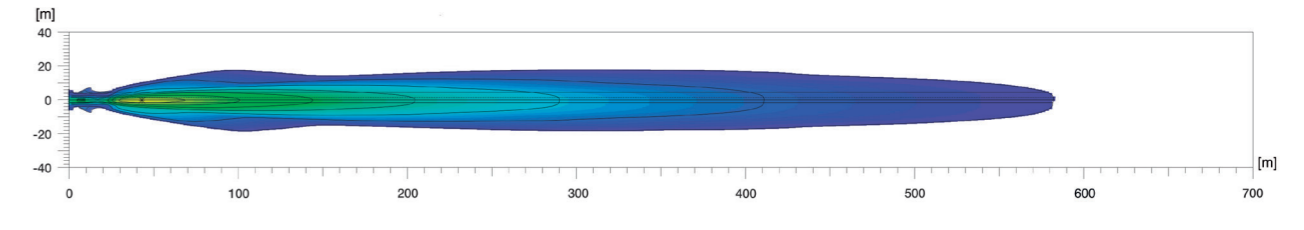

Luminator Compact Celis, ECE Ref. 37.5

FS / LED-PO
12 V / 24 V
Metal
1F1 009 094-041
Chromium
1F1 009 094-051