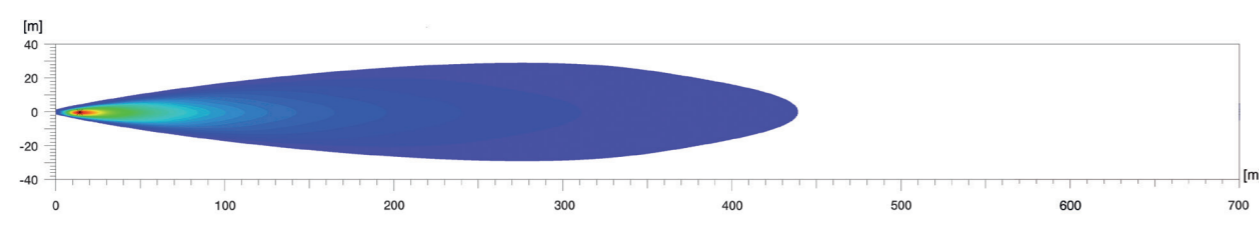

FS LED
12 V / 24 V, 25 W
With universal
bracket
1FJ 958 040-072

With plastic bracket
1FJ 958 040-001

LED Light Bar 350, ECE Ref. 30