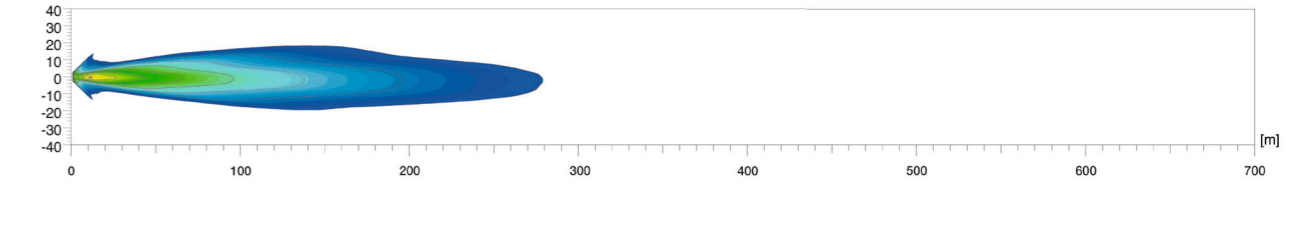

Rallye 3003 LED, Ref. 25

RALLYE 3003 LED

FS LED / LED-PO
12 V, PO: 2.4 W,
FS: 14.5 W
24 V, PO: 5 W,
FS: 14.5 W
Chrome ring
1F8 016 797-001

Rallye 3003 Celis, ECE / SAE Ref. 17.5

FS / LED-PO
12 V / 24 V
Chrome ring
1F8 009 797-451