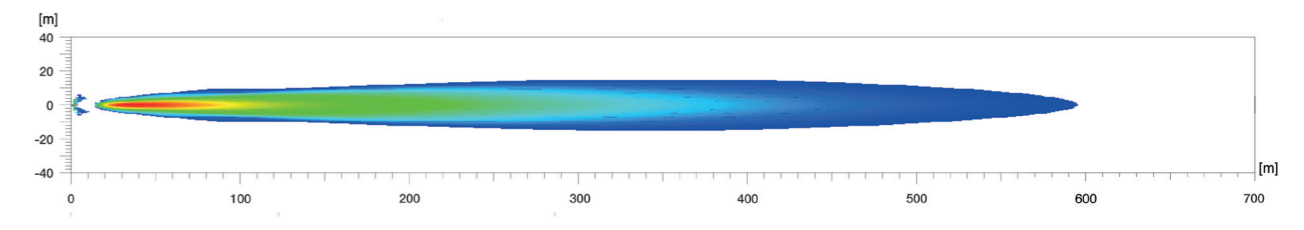

Luminator Chromium Compact Celis, ECE / SAE Ref. 17.5

FS / LED-PO
12 V / 24 V
1F1 009 094-091

Rallye

Rallye 3003 LED, Ref. 50

RALLYE 3003 LED

FS LED / LED-PO
12 V, PO: 2.4 W,
FS: 14.5 W
24 V, PO: 5 W,
FS: 14.5 W
Chrome ring
1F8 016 797-011