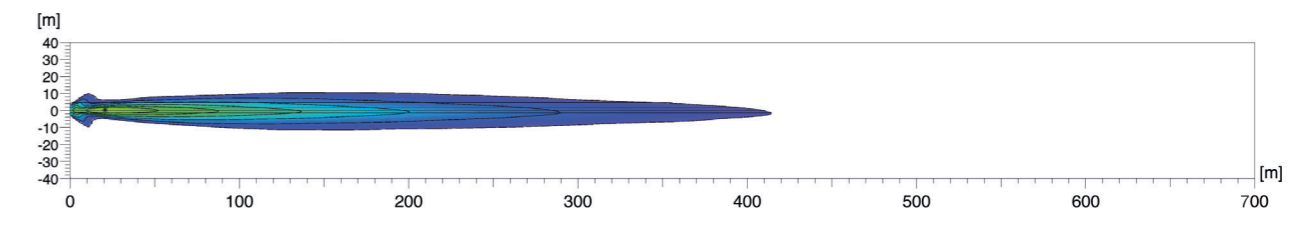

Luminator Chromium Compact Celis, ECE / SAE Ref. 17.5

FS / LED-PO
12 V / 24 V
1F1 009 094-091