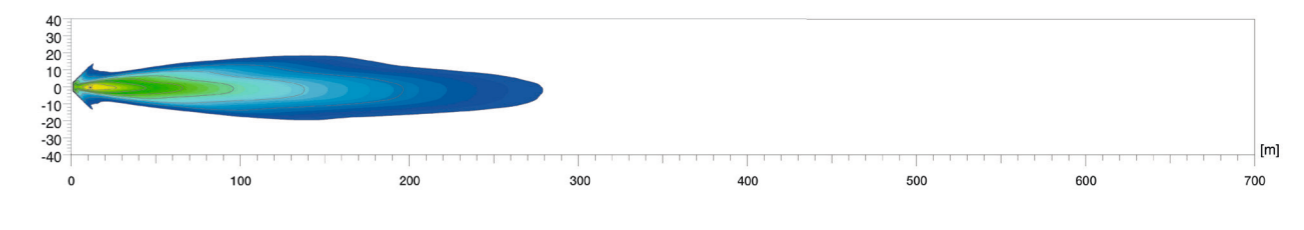

Luminator with LED position light, ECE Ref. 25

FS / LED-PO
12 V / 24 V
1F8 007 560-451