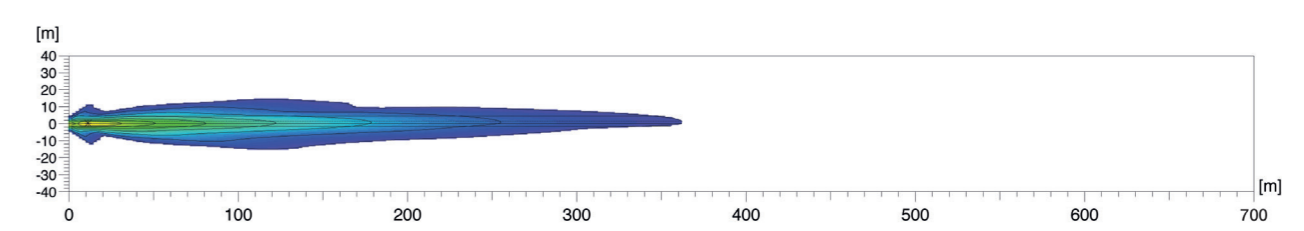

Rallye 3003 with LED position light, ECE Ref. 25

FS / LED-PO
12 V / 24 V
Silver-coloured ring
1F8 009 797-421
Chrome ring
1F8 009 797-431

Please observe the statutory regulations stipulated for your country. The reference number of all switched-on high beam headlamps (always only in pairs) must not exceed a total of 100.