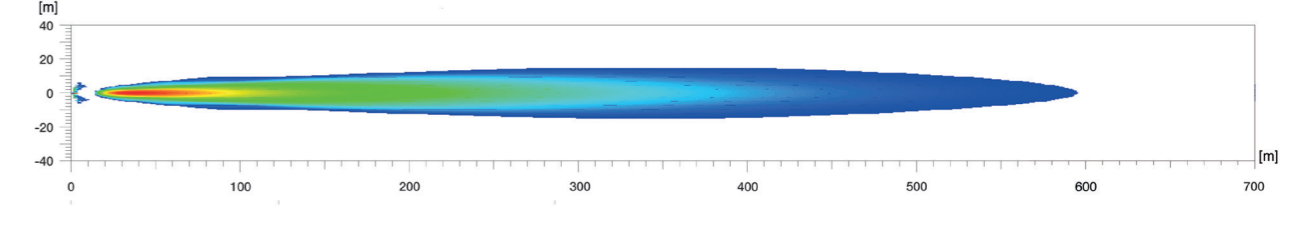

Luminator

Luminator LED Metal, Ref. 50

LUMINATOR LED

FS LED / LED-PO
12 V, PO: 2.4 W,
FS: 14.5 W
24 V, PO: 5 W,
FS: 14.5 W
Metal
1F8 016 560-011
Chromium
1F8 016 560-031

Luminator LED Chromium, Ref. 25

LUMINATOR LED

FS LED / LED-PO
12 V, PO: 2.4 W,
FS: 14.5 W
24 V, PO: 5 W,
FS: 14.5 W
Metal
1F8 016 560-001
Chromium
1F8 016 560-021