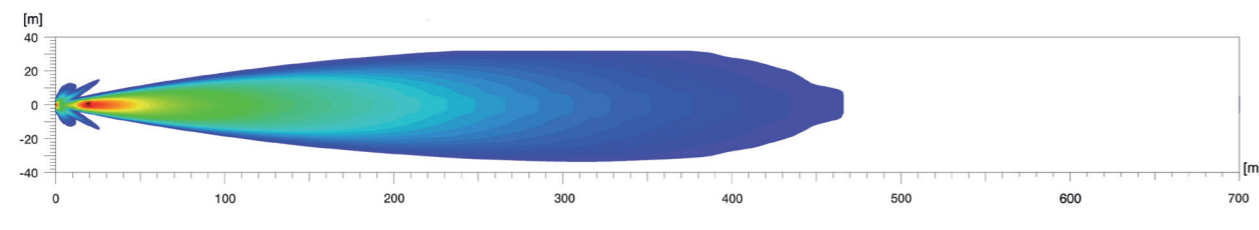

FS / LED-PO
12 V / 24 V
1FE 008 773-081

LED Light Bar

LED Light Bar PO, ECE Ref. 25

LED LIGHT BAR 470 PO

FS LED / LED-PO
12 V / 24 V,
PO: 8 W, FS: 35 W
With universal
bracket
1FJ 958 140-001

LED Light Bar 470, ECE Ref. 25