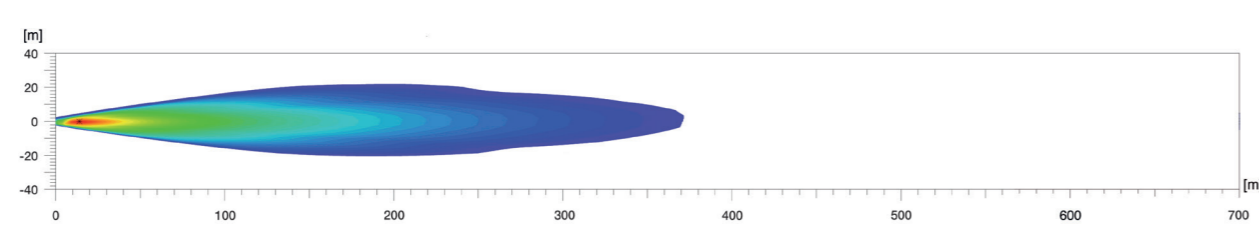

FS LED
12 V / 24 V, 35 W
With universal
bracket
1FJ 958 130-011

LED Light Bar 470 Single Twin, ECE Ref. 17.5 + 17.5

FS LED
12 V / 24 V, 2 x 18 W
With universal
bracket
1FJ 958 130-301

LED Light Bar 350, ECE Ref. 20