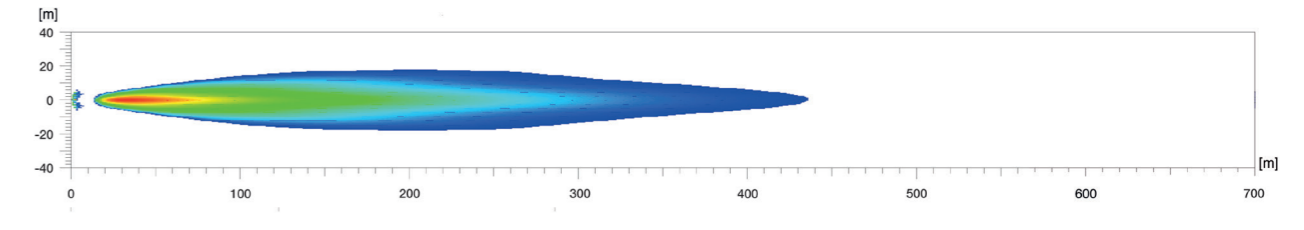

LUMINATOR LED

FS LED / LED-PO
12 V, PO: 2.4 W,
FS: 14.5 W
24 V, PO: 5 W,
FS: 14.5 W
Metal
1F8 016 560-011
Chromium
1F8 016 560-031

Luminator LED Chromium, Ref. 25

LUMINATOR LED

FS LED / LED-PO
12 V, PO: 2.4 W,
FS: 14.5 W
24 V, PO: 5 W,
FS: 14.5 W
Metal
1F8 016 560-001
Chromium
1F8 016 560-021