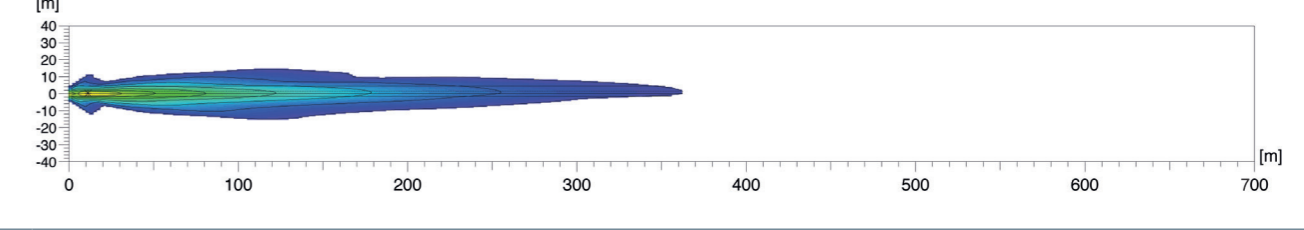

Luminator Celis, ECE / SAE Ref. 17.5

FS / LED-PO
12 V / 24 V
Metal
1F8 007 560-201
Chromium
1F8 007 560-211

Luminator with LED position light, ECE Ref. 25

FS / LED-PO
12 V / 24 V
1F8 007 560-451

Luminator Compact LED, ECE Ref. 45